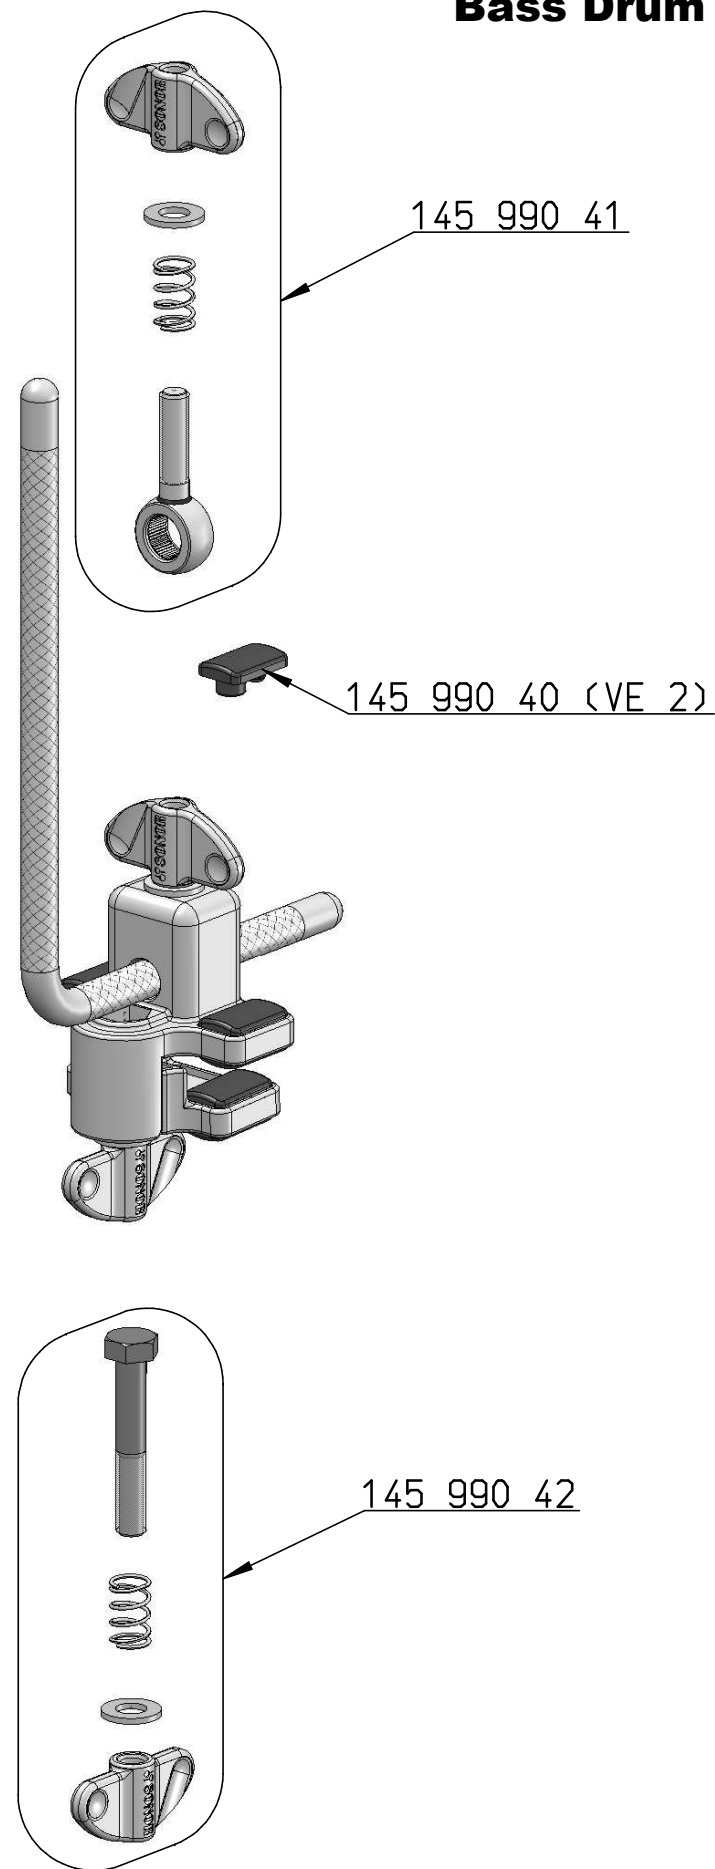

14502401
MH-BDPA
Bass Drum Percussion Adapter

145 990 34

14502501
MH-BDHH
Bass Drum Hi Hat Adapter