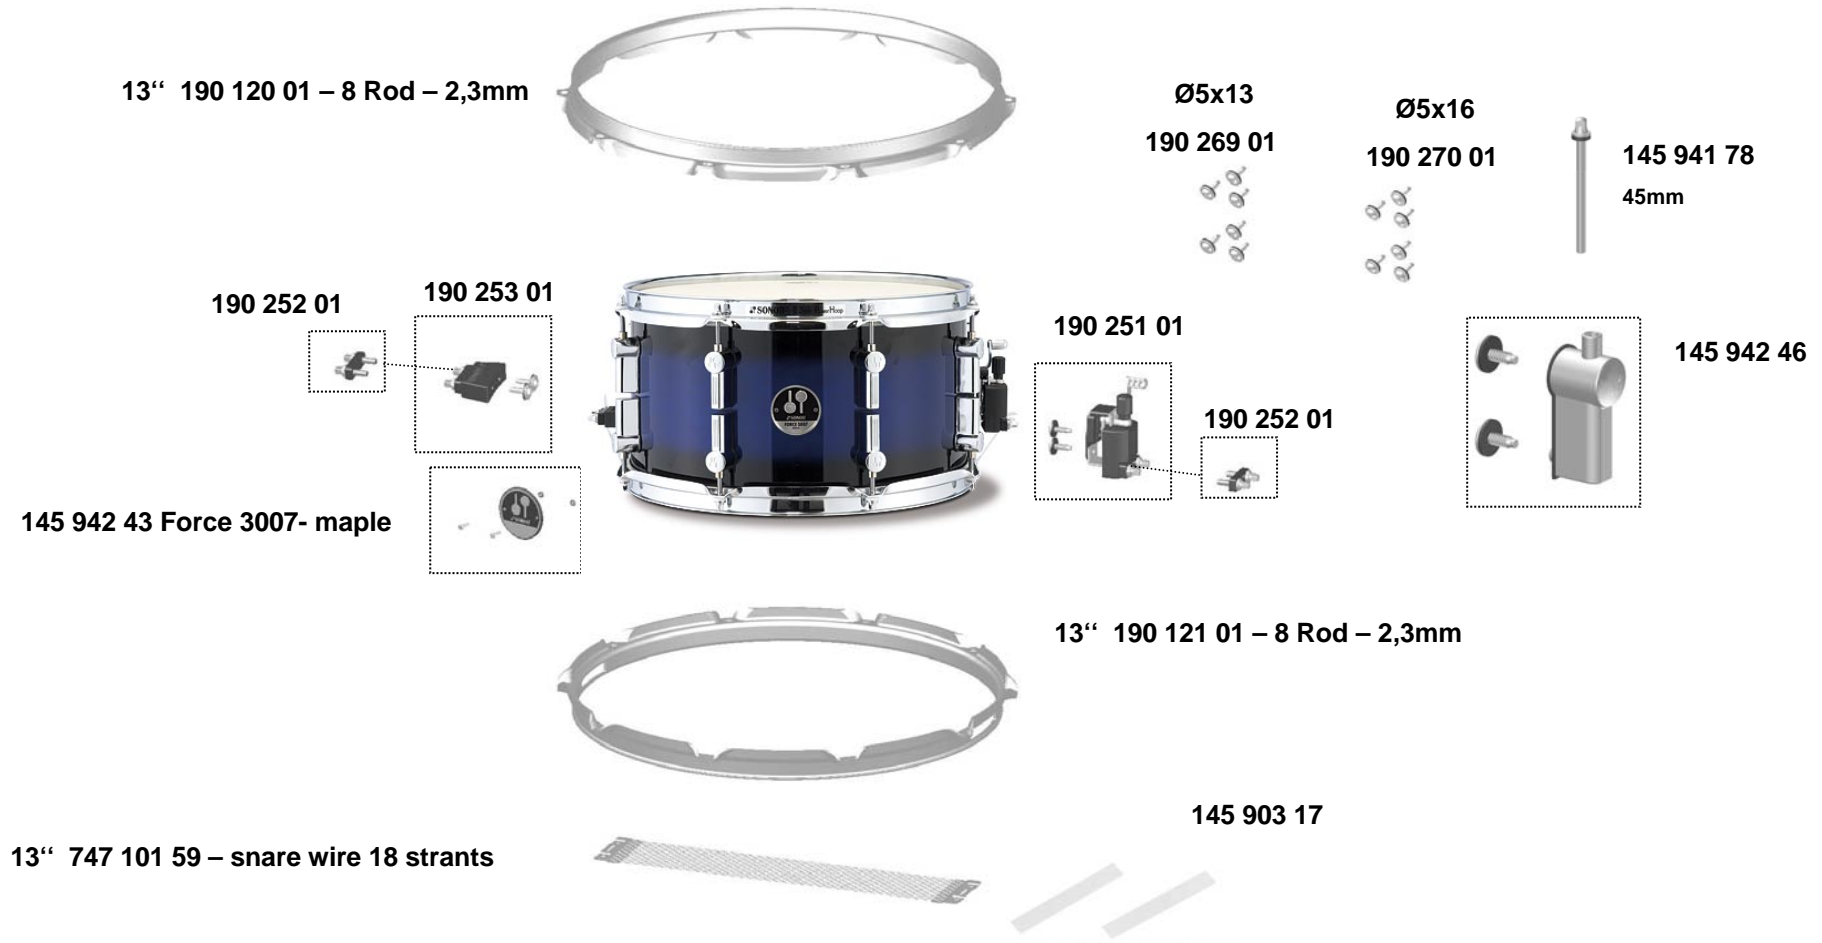

Force 3007 Snare Drums

Force 13" x 7", 8 Rod