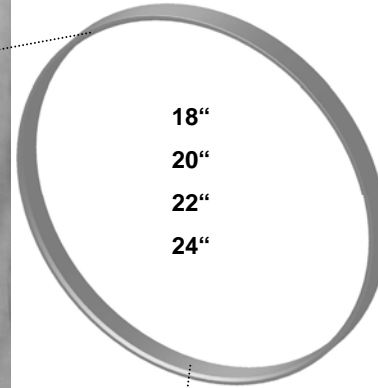

Force Bass Drums

Force BD 18"x16"
Force BD 20"x17,5"
Force BD 22"x17,5"