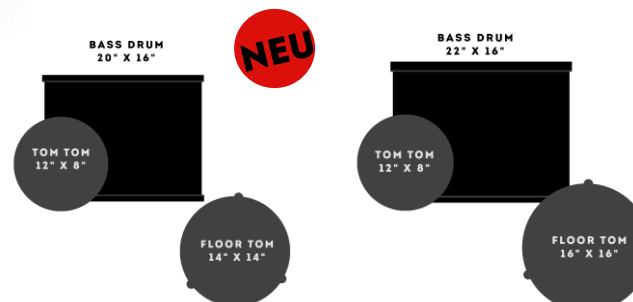

PL 320

PL 322

Preis: ab

2.689,00 €

EVP inkl. 19% MwSt.

Alle Bass Drums sind wahlweise mit oder ohne Bohrung erhältlich, ein umfangreiches Einzeltrommel-Angebot steht bereit.