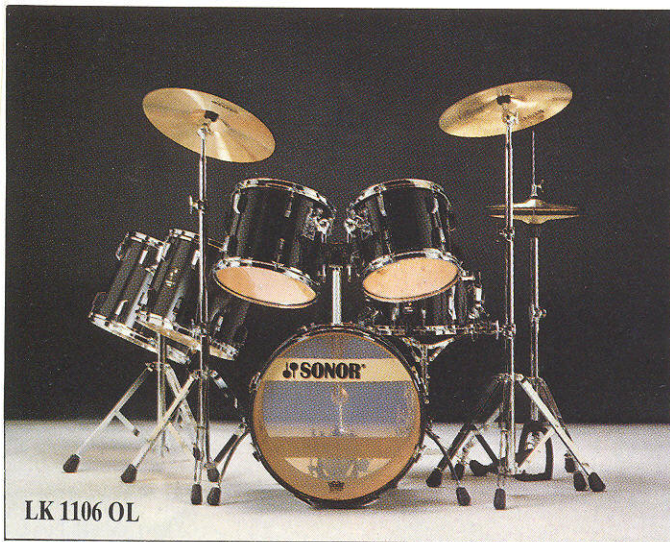

Suggested combinations for Sonorlite

Drum Set Code										
LK 1184	LD 547x	LG 18	LT 12	LFT 14	Z 5370	Z 5470	Z 5270	Z 5511b	Z 5570	
LK 1105	LD 557	LG 20	LT 12 LT 13	LFT 15	Z 5370	Z 5470	2x Z 5270	Z 5513b	Z 5570	
LK 1106	LD 557	LG 20	LT 12 LT 13 LT 14 LT 15		Z 5370	Z 5470	2x Z 5270	Z 5513b	Z 5570	Z 5275
LK 1127	LD 557	LG 22	LT 10 LT 12 LT 13 LT 14	LFT 16	Z 5370	Z 5470	4x Z 5270 1x Z 5273		Z 5570	2x Z 5275
Your personal choice