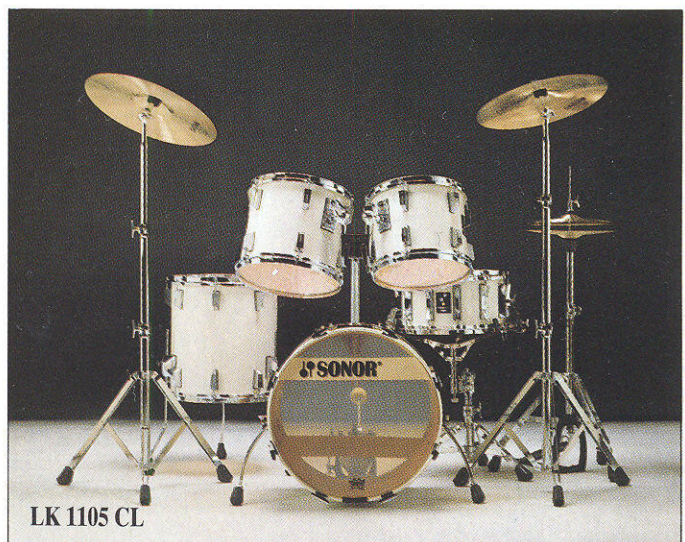

Suggested combinations for Sonorlite

Drum Set Code										
LK 1184	LD 547x	LG 18	LT 12	LFT 14	Z 5370	Z 5470	Z 5270	Z 5511b	Z 5570	
LK 1105	LD 557	LG 20	LT 12 LT 13	LFT 15	Z 5370	Z 5470	2x Z 5270	Z 5513b	Z 5570	
LK 1106	LD 557	LG 20	LT 12 LT 13 LT 14 LT 15		Z 5370	Z 5470	2x Z 5270	Z 5513b	Z 5570	Z 5275
LK 1127	LD 557	LG 22	LT 10 LT 12 LT 13 LT 14	LFT 16	Z 5370	Z 5470	4x Z 5270 1x Z 5273		Z 5570	2x Z 5275
Your personal choice