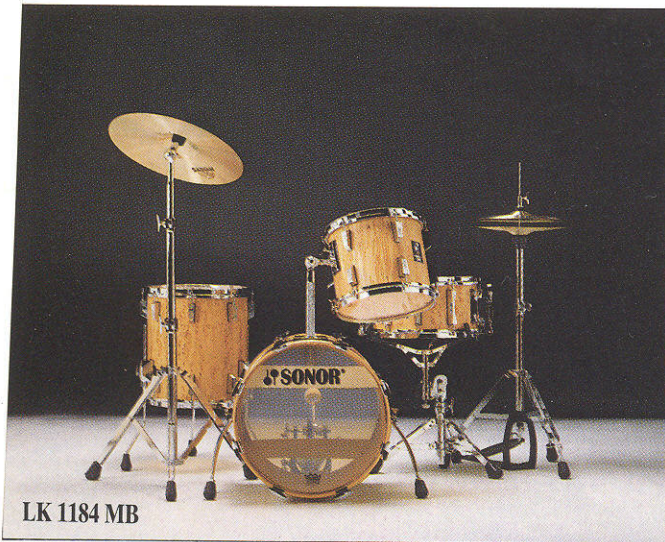

Suggested combinations for Sonorlite

Drum Set Code										
LK 1184	LD 547x	LG 18	LT 12	LFT 14	Z 5370	Z 5470	Z 5270	Z 5511b	Z 5570	
LK 1105	LD 557	LG 20	LT 12 LT 13	LFT 15	Z 5370	Z 5470	2x Z 5270	Z 5513b	Z 5570	
LK 1106	LD 557	LG 20	LT 12 LT 13 LT 14 LT 15		Z 5370	Z 5470	2x Z 5270	Z 5513b	Z 5570	Z 5275
LK 1127	LD 557	LG 22	LT 10 LT 12 LT 13 LT 14	LFT 16	Z 5370	Z 5470	4x Z 5270 1x Z 5273		Z 5570	2x Z 5275
Your personal choice