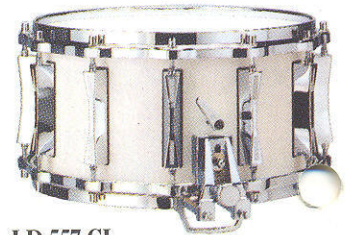

tom tom and floor tom shells are 9-ply and measure 6 mms.

The Sonorlite Sound

Sonorlite drums produce a warm, rich and modern sound. The balanced sound volume is achieved by special shell sizes. Every Sonorlite shell is veneered inside with selected plies of high-quality Scandinavian Birch, giving the final touch to the sound.

The Sonorlite Finish

Sonorlite drums are available in the following finishes: Scandinavian Birch (MB), Creme Lacquer (CL) and Onyx Lacquer (OL). Scandinavian Birch is a rarity from which we produce only a limited quantity of Sonorlite drums. Creme and Onyx are highly durable and resistance to light and fading.

Sonorlite Snare Drums

Cat. No.	Shell sizes
LD 557*	14" x 7 1/4"
LD 547x°	14" x 7 1/4"

* with parallel snare action
° with "throw-off II" snare action

12-ply wood shell from Scandinavian Birch, LD 557 with parallel strainer, jazz snares (24 strands) and rock snares (22 strands) which can be exchanged, die-cast rims, 24 tension screws, LD 547x "Throw-off II", seamless rims from ferro-manganese steel, snares with 24 strands, 20 tension screws, "Snap lock" (pat.) oscillographically tuned batter and snare heads, adjustable external muffler.

LD 557 MB

LD 547x OL

LD 557 CL

LD 547x MB

Sonorlite Bass Drums

Cat. No.	Shell sizes
LG 18	18" x 15"
LG 20	20" x 16"
LG 22	22" x 17"
LG 24	24" x 17"

12-ply wood shell from Scandinavian Birch, shell mount for tom toms fixed at 4 points, prism clamp for spurs, spurs convertible from rubber tips to metal spikes, wood hoops, transparent Ambassador batter and front heads, felt strip muffler.